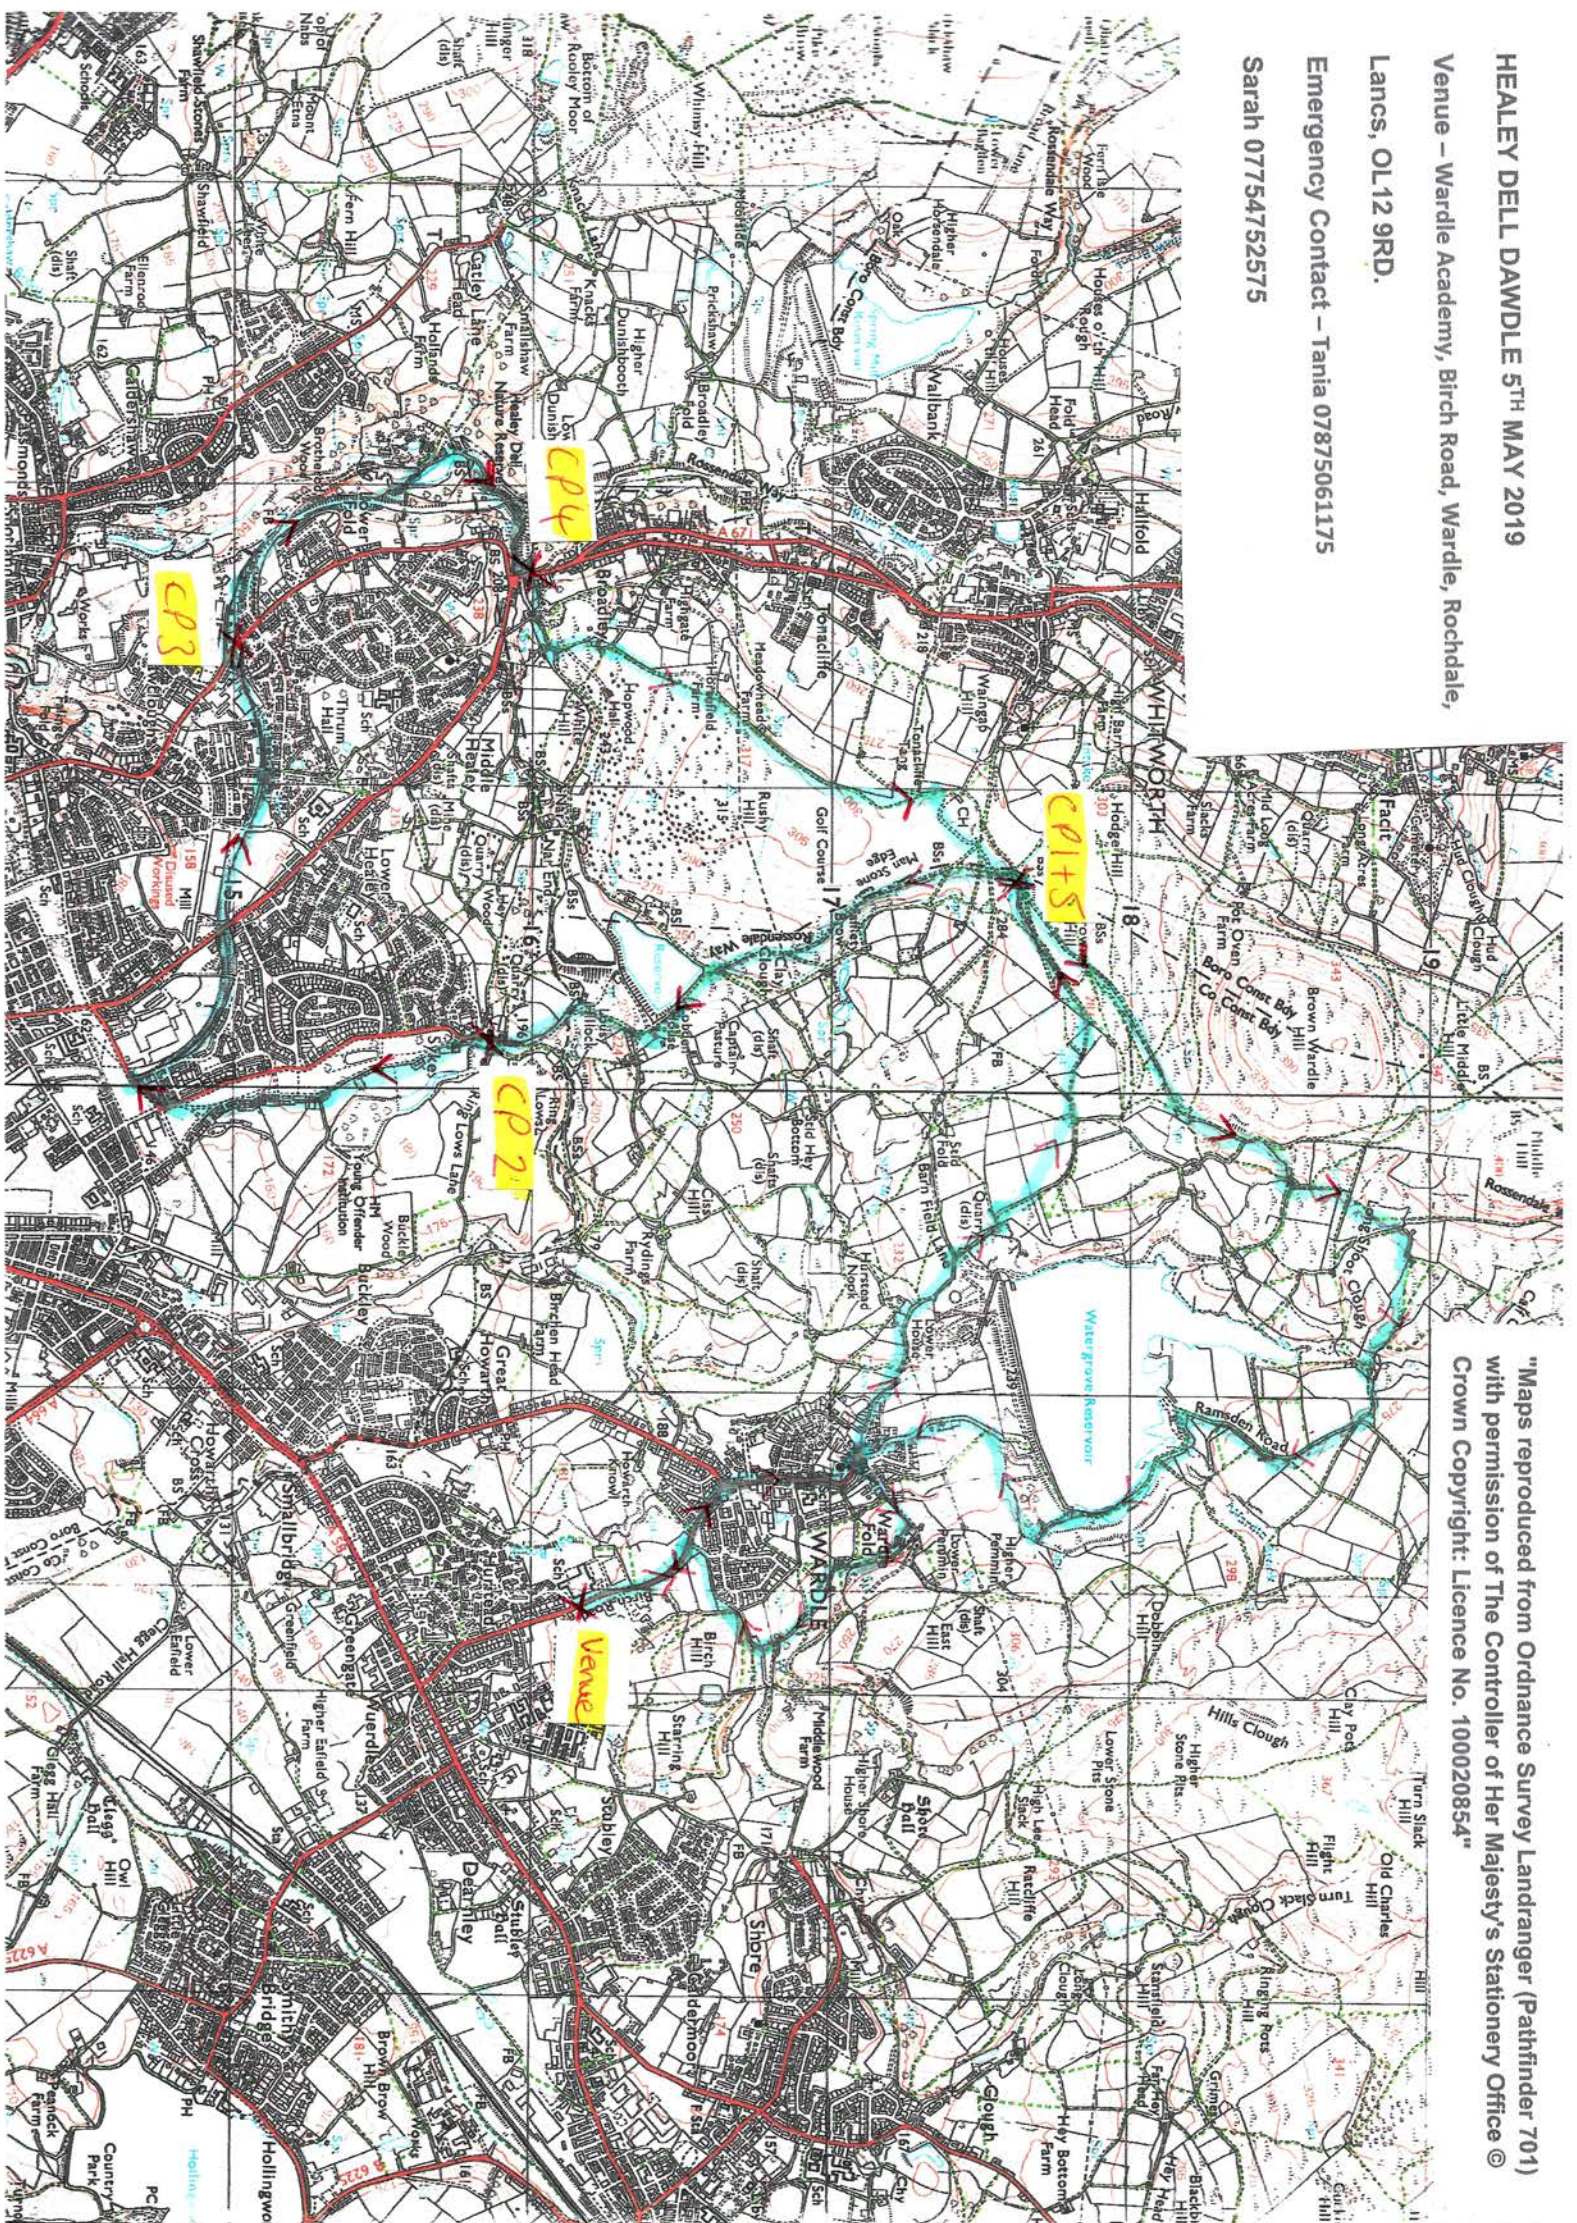

HEALEY DELL DAWDLE 5TH MAY 2019

Venue – Wardle Academy, Birch Road, Wardle, Rochdale,

Lancs, OL12 9RD.

Emergency Contact – Tania 07875061175

Sarah 07754752575

"Maps reproduced from Ordnance Survey Landranger (Pathfinder 701) with permission of The Controller of Her Majesty's Stationery Office © Crown Copyright: Licence No. 100020854"